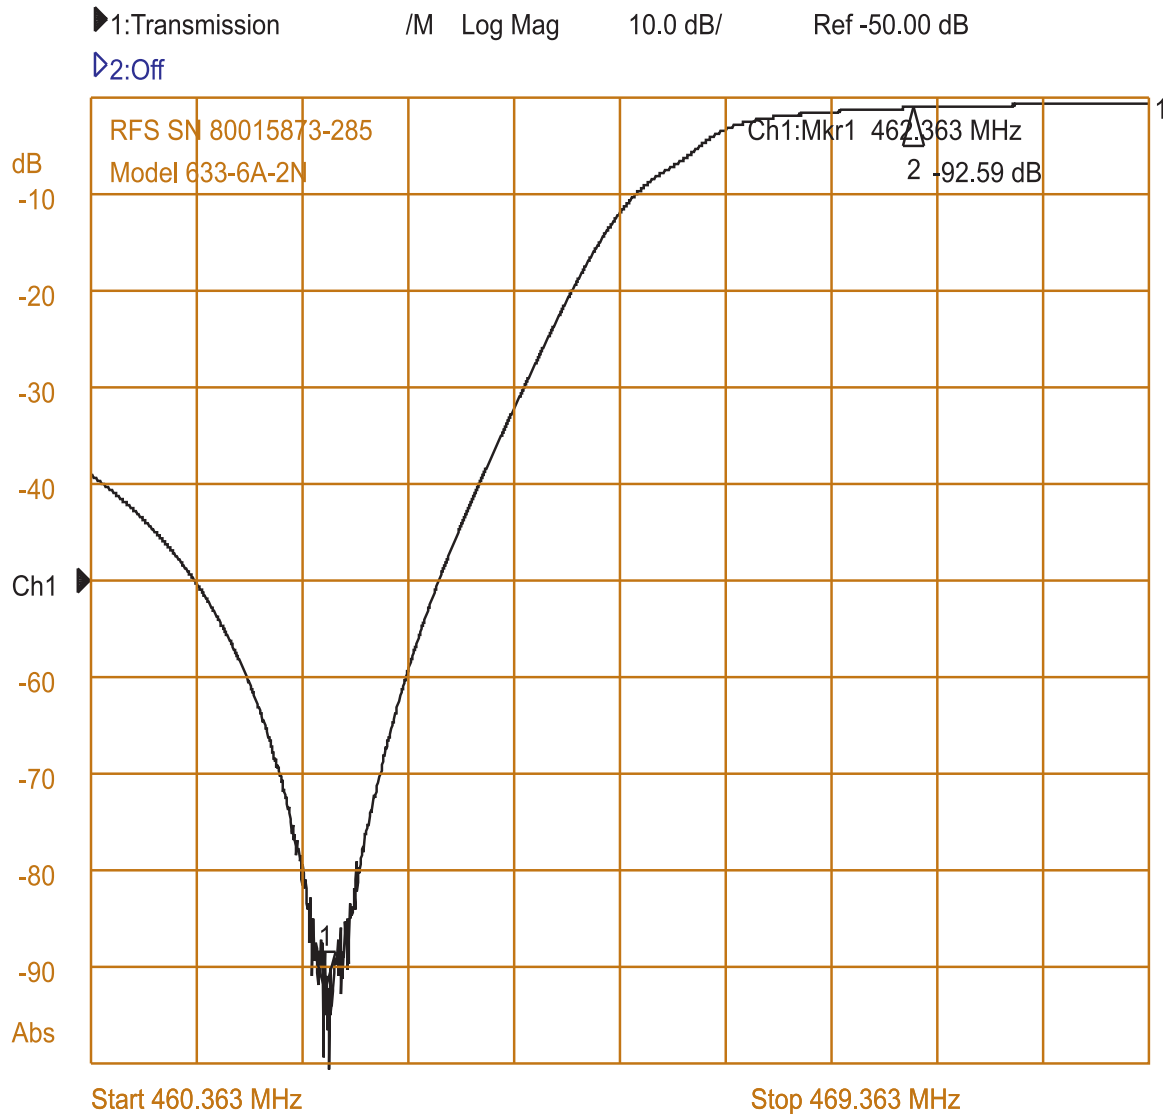

RFS 633-6A-2N Compact UHF Duplexer

Serial Number: 80015873-285

1:Mkr (MHz) dB	2:Mkr (MHz) dB
1: 462.36 -1.38	
2> 467.36 -93.52	

**Low Pass Branch
 Isolation: 93.52 dB
 Ins. Loss: 1.38 dB**

Service/Test Date: 6/21/2018

**Services by DuplexerRepair
 (334) 444-6796 www.DuplexerRepair.com**

RFS 633-6A-2N Compact UHF Duplexer

Serial Number: 80015873-285

1:Mkr (MHz) dB	2:Mkr (MHz) dB
1> 462.36 -92.59	
2: 467.36 -1.06	

**High Pass Branch
 Isolation: 92.59 dB
 Ins. Loss: 1.06 dB**

Service/Test Date: 6/21/2018

**Services by DuplexerRepair
 (334) 444-6796 www.DuplexerRepair.com**

RFS 633-6A-2N Compact UHF Duplexer

Serial Number: 80015873-285

Service/Test Date: 6/21/2018

Services by DuplexerRepair
(334) 444-6796 www.DuplexerRepair.com