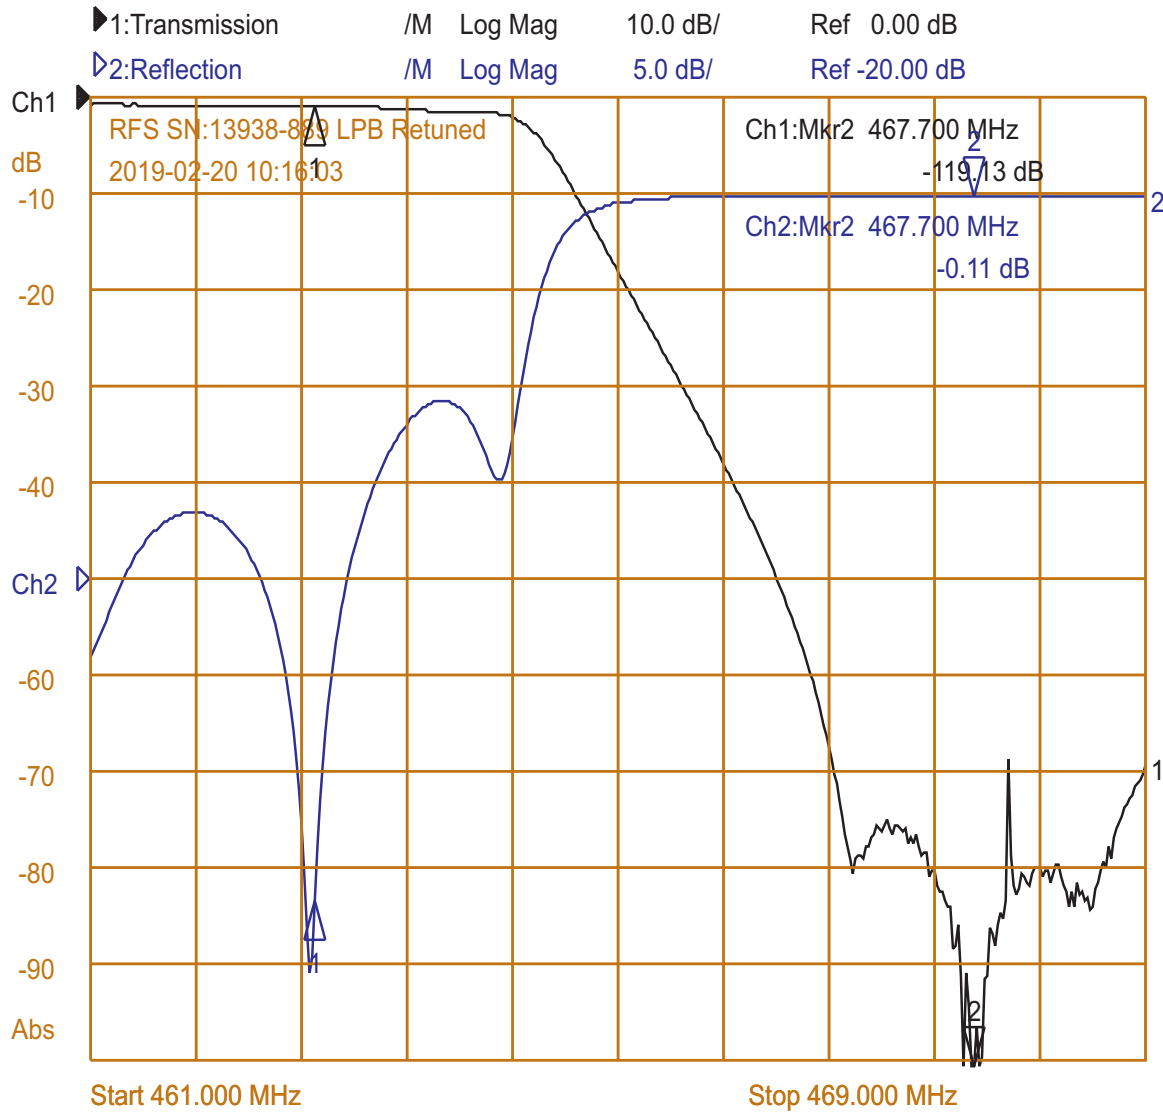

RFS 0185417U05 UHF Duplexer

Serial Number: 13938-889

High Pass Branch – After Retuning

1:Mkr (MHz) dB	2:Mkr (MHz) dB
1> 462.70 -104.16	1: 462.70 0.07
2: 467.70 -1.08	2> 467.70 -25.46
Isolation: 104.16 dB Insertion Loss: 1.08 dB	Return Loss: 25.46 dB VSWR: 1.113:1 Match Efficiency: 99.716%

RFS 0185417U05 UHF Duplexer

Serial Number: 13938-889

High Pass Branch – As Received

1:Mkr (MHz) dB	2:Mkr (MHz) dB
1> 462.70 -91.72	1: 462.70 -0.10
2: 467.70 -1.34	2> 467.70 -14.10
Isolation: 91.72 dB Insertion Loss: 1.34 dB	Return Loss: 14.1 dB VSWR: 1.491:1 Match Efficiency: 96.110%

RFS 0185417U05 UHF Duplexer

Serial Number: 13938-889

Low Pass Branch – After Retuning

1:Mkr (MHz) dB	2:Mkr (MHz) dB
1: 462.70 -0.85	1: 462.70 -36.75
2> 467.70 -119.13	2> 467.70 -0.11
Isolation: 119.13 dB Insertion Loss: 0.85 dB	Return Loss: 36.75 dB VSWR: 1.030:1 Match Efficiency: 99.979%

RFS 0185417U05 UHF Duplexer

Serial Number: 13938-889

Low Pass Branch – As Received

1:Mkr (MHz) dB	2:Mkr (MHz) dB
1: 462.70 -0.72	1: 462.70 -17.03
2> 467.70 -41.38	2> 467.70 -0.30
Isolation: 41.3 dB Insertion Loss: 0.72 dB	Return Loss: 17.03 dB VSWR: 1.328:1 Match Efficiency: 98.018%