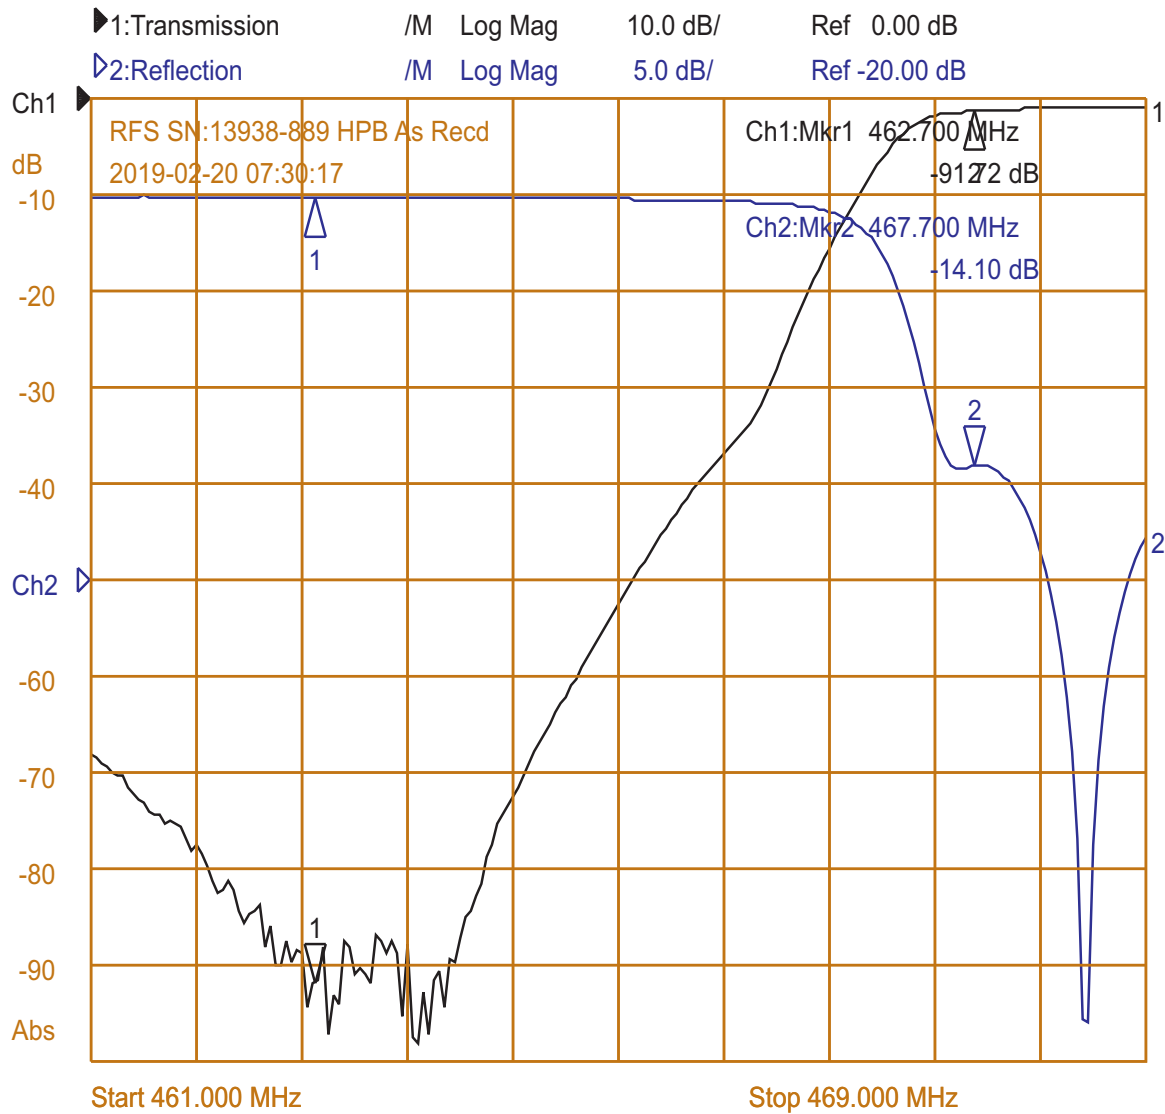

RFS 0185417U05 UHF Duplexer

Serial Number: 13938-889

High Pass Branch – After Retuning

1:Mkr (MHz) dB	2:Mkr (MHz) dB
1> 462.70 -104.16	1: 462.70 0.07
2: 467.70 -1.08	2> 467.70 -25.46
Isolation: 104.16 dB Insertion Loss: 1.08 dB	Return Loss: 25.46 dB VSWR: 1.113:1 Match Efficiency: 99.716%

RFS 0185417U05 UHF Duplexer

Serial Number: 13938-889

High Pass Branch – As Received

1:Mkr (MHz) dB	2:Mkr (MHz) dB
1> 462.70 -91.72	1: 462.70 -0.10
2: 467.70 -1.34	2> 467.70 -14.10
Isolation: 91.72 dB Insertion Loss: 1.34 dB	Return Loss: 14.1 dB VSWR: 1.491:1 Match Efficiency: 96.110%

RFS 0185417U05 UHF Duplexer

Serial Number: 13938-889

Low Pass Branch – After Retuning

1:Mkr (MHz) dB	2:Mkr (MHz) dB
1: 462.70 -0.85	1: 462.70 -36.75
2> 467.70 -119.13	2> 467.70 -0.11
Isolation: 119.13 dB Insertion Loss: 0.85 dB	Return Loss: 36.75 dB VSWR: 1.030:1 Match Efficiency: 99.979%

RFS 0185417U05 UHF Duplexer

Serial Number: 13938-889

Low Pass Branch – As Received

1:Mkr (MHz) dB	2:Mkr (MHz) dB
1: 462.70 -0.72	1: 462.70 -17.03
2> 467.70 -41.38	2> 467.70 -0.30
Isolation: 41.3 dB Insertion Loss: 0.72 dB	Return Loss: 17.03 dB VSWR: 1.328:1 Match Efficiency: 98.018%