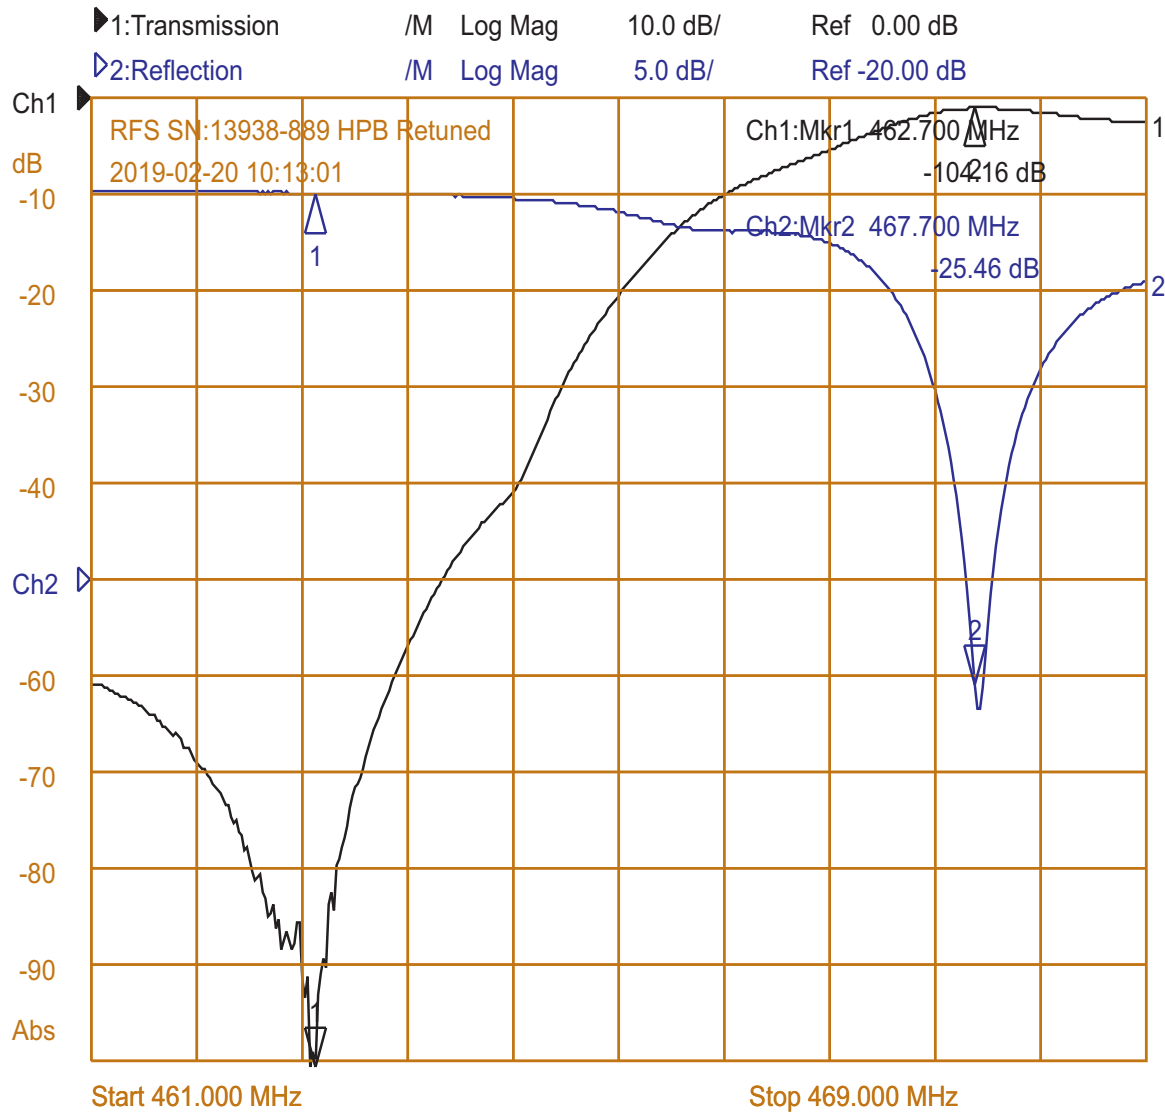

RFS 0185417U05 UHF Duplexer

Serial Number: 13938-889

High Pass Branch – After Retuning

1:Mkr (MHz) dB	2:Mkr (MHz) dB
1> 462.70 -104.16	1: 462.70 0.07
2: 467.70 -1.08	2> 467.70 -25.46
Isolation: 104.16 dB Insertion Loss: 1.08 dB	Return Loss: 25.46 dB VSWR: 1.113:1 Match Efficiency: 99.716%

RFS 0185417U05 UHF Duplexer

Serial Number: 13938-889

High Pass Branch – As Received

1:Mkr (MHz) dB	2:Mkr (MHz) dB
1> 462.70 -91.72	1: 462.70 -0.10
2: 467.70 -1.34	2> 467.70 -14.10
Isolation: 91.72 dB Insertion Loss: 1.34 dB	Return Loss: 14.1 dB VSWR: 1.491:1 Match Efficiency: 96.110%

RFS 0185417U05 UHF Duplexer

Serial Number: 13938-889

Low Pass Branch – After Retuning

1:Mkr (MHz) dB	2:Mkr (MHz) dB
1: 462.70 -0.85	1: 462.70 -36.75
2> 467.70 -119.13	2> 467.70 -0.11
Isolation: 119.13 dB Insertion Loss: 0.85 dB	Return Loss: 36.75 dB VSWR: 1.030:1 Match Efficiency: 99.979%

RFS 0185417U05 UHF Duplexer

Serial Number: 13938-889

Low Pass Branch – As Received

1:Mkr (MHz) dB	2:Mkr (MHz) dB
1: 462.70 -0.72	1: 462.70 -17.03
2> 467.70 -41.38	2> 467.70 -0.30
Isolation: 41.3 dB Insertion Loss: 0.72 dB	Return Loss: 17.03 dB VSWR: 1.328:1 Match Efficiency: 98.018%