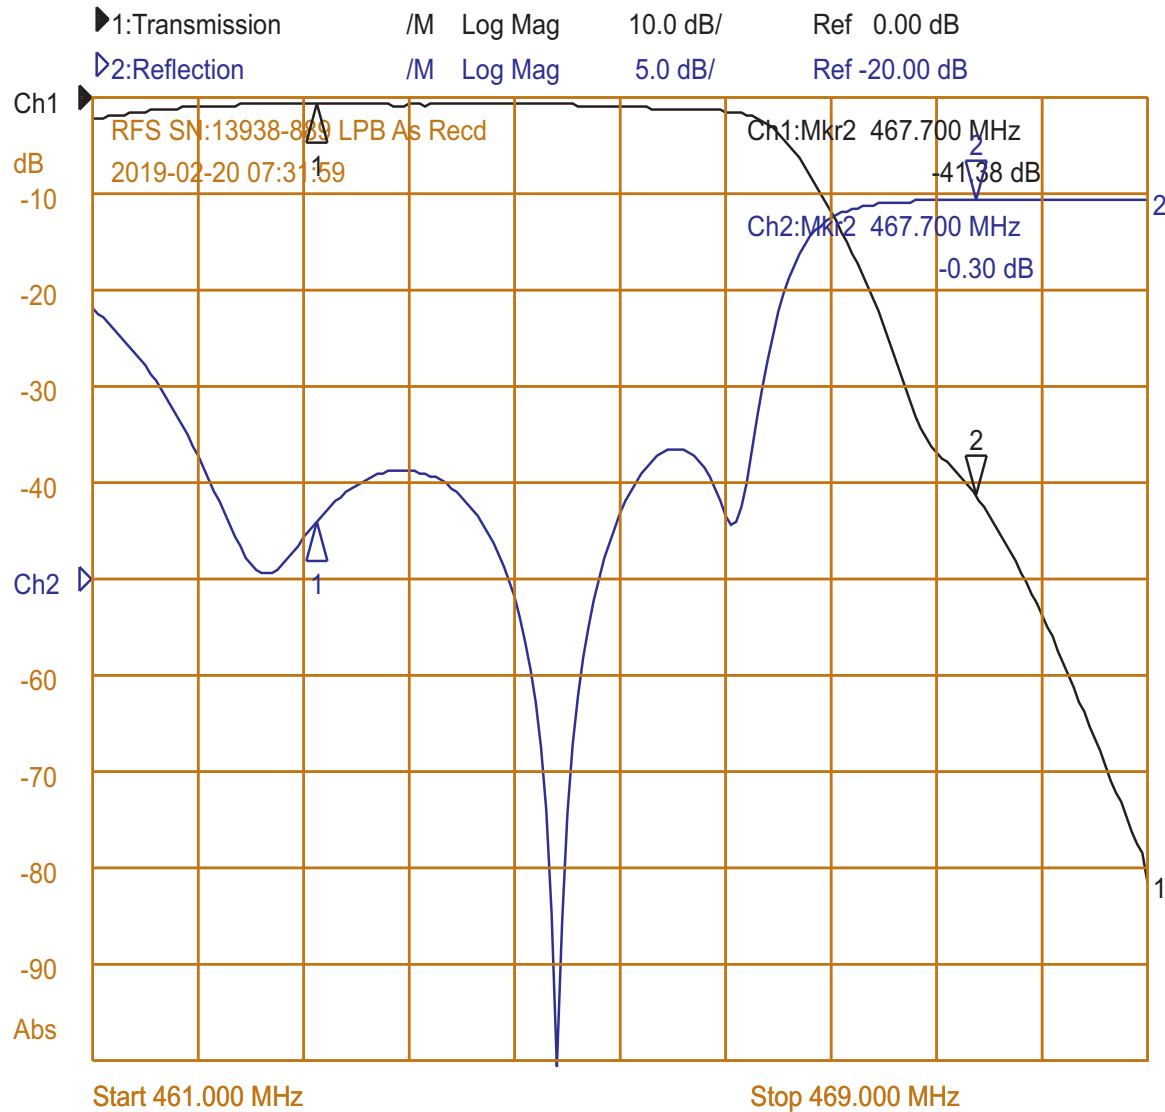

RFS 0185417U05 UHF Duplexer

Serial Number: 13938-889

High Pass Branch – After Retuning

1:Mkr (MHz) dB	2:Mkr (MHz) dB
1> 462.70 -104.16	1: 462.70 0.07
2: 467.70 -1.08	2> 467.70 -25.46
Isolation: 104.16 dB Insertion Loss: 1.08 dB	Return Loss: 25.46 dB VSWR: 1.113:1 Match Efficiency: 99.716%

RFS 0185417U05 UHF Duplexer

Serial Number: 13938-889

High Pass Branch – As Received

1:Mkr (MHz) dB	2:Mkr (MHz) dB
1> 462.70 -91.72	1: 462.70 -0.10
2: 467.70 -1.34	2> 467.70 -14.10
Isolation: 91.72 dB Insertion Loss: 1.34 dB	Return Loss: 14.1 dB VSWR: 1.491:1 Match Efficiency: 96.110%

RFS 0185417U05 UHF Duplexer

Serial Number: 13938-889

Low Pass Branch – After Retuning

1:Mkr (MHz) dB	2:Mkr (MHz) dB
1: 462.70 -0.85	1: 462.70 -36.75
2> 467.70 -119.13	2> 467.70 -0.11
Isolation: 119.13 dB Insertion Loss: 0.85 dB	Return Loss: 36.75 dB VSWR: 1.030:1 Match Efficiency: 99.979%

RFS 0185417U05 UHF Duplexer

Serial Number: 13938-889

Low Pass Branch – As Received

1:Mkr (MHz) dB	2:Mkr (MHz) dB
1: 462.70 -0.72	1: 462.70 -17.03
2> 467.70 -41.38	2> 467.70 -0.30
Isolation: 41.3 dB Insertion Loss: 0.72 dB	Return Loss: 17.03 dB VSWR: 1.328:1 Match Efficiency: 98.018%