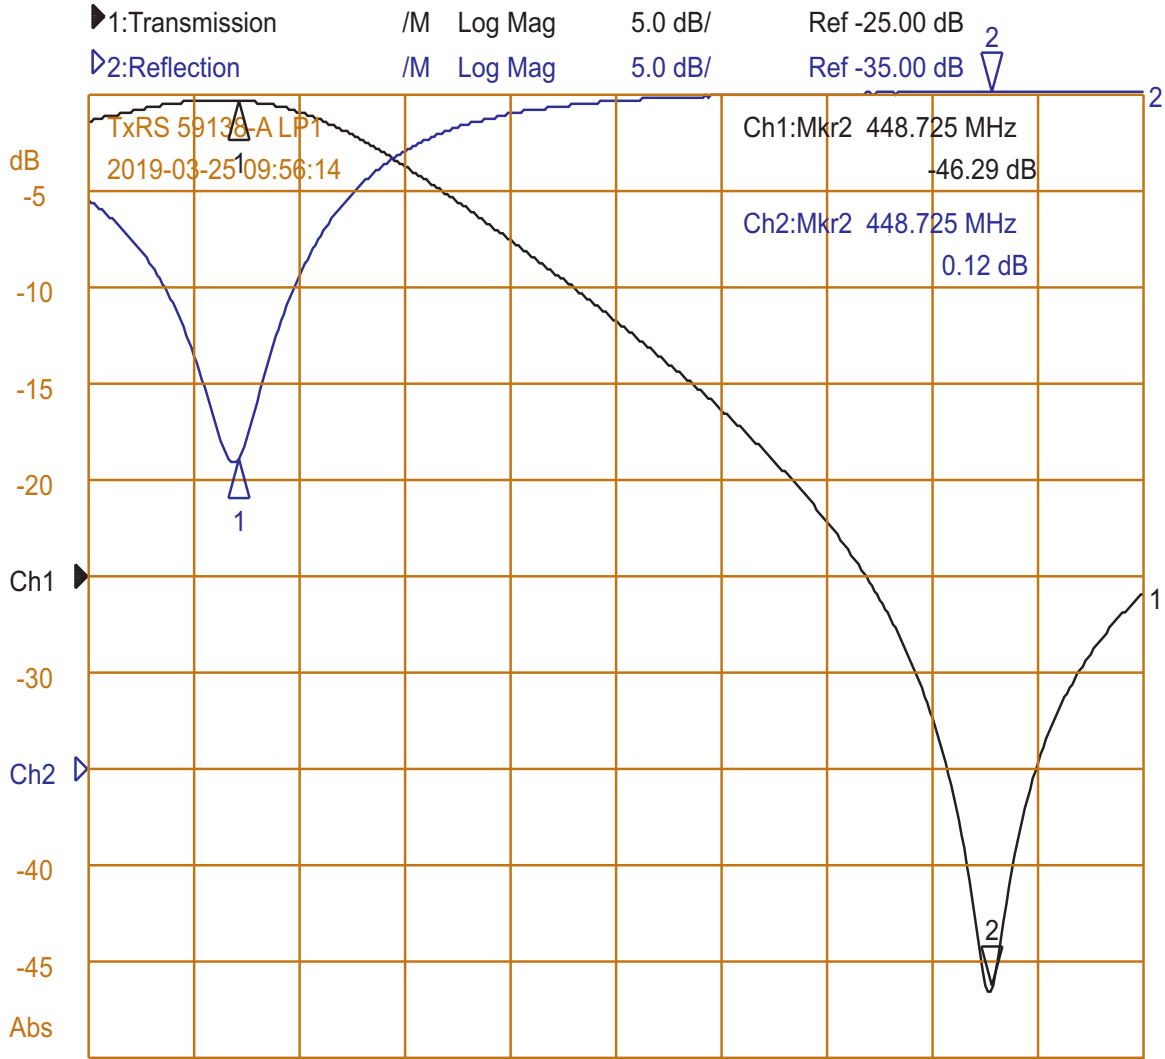

Bird RF / Tx Rx Systems 28-66-02B UHF Duplexer

Serial Number: 59138-A

3/25/2019 – Tuning and Testing

Low Pass Branch Performance

Start 442.725 MHz

Stop 449.725 MHz

1:Mkr (MHz) dB	2:Mkr (MHz) dB
1: 443.73 -0.78	1: 443.73 -20.94
2> 448.73 -96.15	2> 448.73 0.07
Isolation: 96.15 dB Insertion Loss: 0.78 dB	Return Loss: 20.94 dB VSWR: 1.197:1 Match Efficiency 99.195%

Bird RF / Tx Rx Systems 28-66-02B UHF Duplexer

Serial Number: 59138-A

3/25/2019 – Tuning and Testing

High Pass Branch Performance

1:Mkr (MHz) dB	2:Mkr (MHz) dB
1> 443.73 -100.38	1: 443.73 -0.04
2: 448.73 -0.78	2> 448.73 -25.62
Isolation: 100.38 dB Insertion Loss: 0.78 dB	Return Loss: 25.62 dB VSWR: 1.111:1 Match Efficiency 99.726%

Bird RF / Tx Rx Systems 28-66-02B UHF Duplexer

Serial Number: 59138-A

3/25/2019 – Tuning and Testing

Low Pass Cavity #1 Performance

Start 442.725 MHz

Stop 449.725 MHz

1:Mkr (MHz) dB	2:Mkr (MHz) dB
1: 443.73 -0.29	1: 443.73 -18.84
2> 448.73 -46.29	2> 448.73 0.12
Isolation: 46.29 dB Insertion Loss: 0.29 dB	Return Loss: 18.84 dB VSWR: 1.258:1 Match Efficiency 98.694%

Bird RF / Tx Rx Systems 28-66-02B UHF Duplexer

Serial Number: 59138-A

3/25/2019 – Tuning and Testing

Low Pass Cavity #2 Performance

Start 442.725 MHz

Stop 449.725 MHz

1:Mkr (MHz) dB	2:Mkr (MHz) dB
1: 443.73 -0.25	1> 443.73 -17.90
2> 448.73 -46.69	2: 448.73 0.17
Isolation: 46.69 dB Insertion Loss: 0.25 dB	Return Loss: 17.90 dB VSWR: 1.292:1 Match Efficiency 98.378%