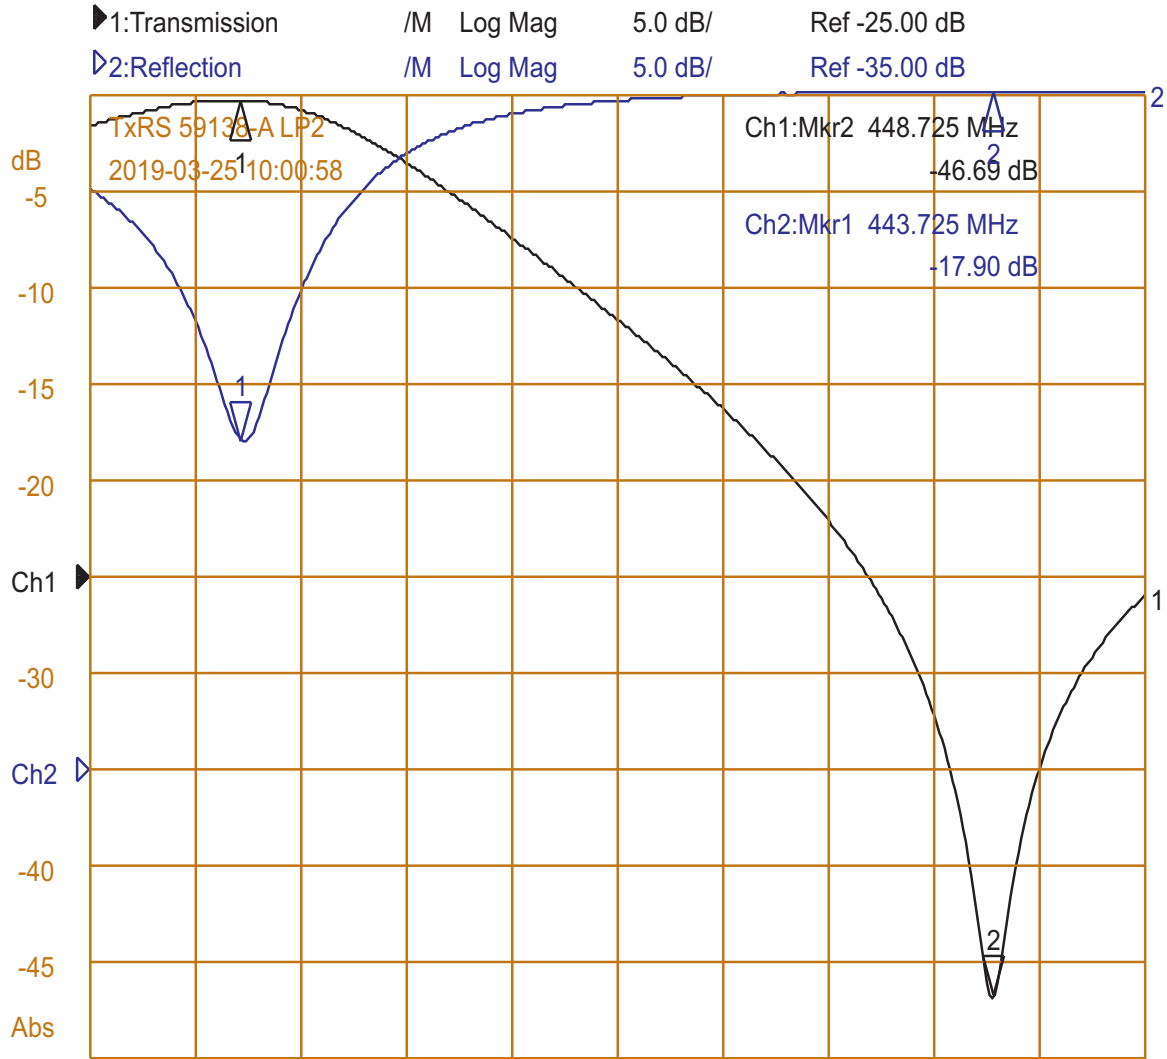

Bird RF / Tx Rx Systems 28-66-02B UHF Duplexer

Serial Number: 59138-A

3/25/2019 – Tuning and Testing

Low Pass Branch Performance

Start 442.725 MHz

Stop 449.725 MHz

1:Mkr (MHz) dB	2:Mkr (MHz) dB
1: 443.73 -0.78	1: 443.73 -20.94
2> 448.73 -96.15	2> 448.73 0.07
Isolation: 96.15 dB Insertion Loss: 0.78 dB	Return Loss: 20.94 dB VSWR: 1.197:1 Match Efficiency 99.195%

Bird RF / Tx Rx Systems 28-66-02B UHF Duplexer

Serial Number: 59138-A

3/25/2019 – Tuning and Testing

High Pass Branch Performance

1:Mkr (MHz) dB	2:Mkr (MHz) dB
1> 443.73 -100.38	1: 443.73 -0.04
2: 448.73 -0.78	2> 448.73 -25.62
Isolation: 100.38 dB Insertion Loss: 0.78 dB	Return Loss: 25.62 dB VSWR: 1.111:1 Match Efficiency 99.726%

Bird RF / Tx Rx Systems 28-66-02B UHF Duplexer

Serial Number: 59138-A

3/25/2019 – Tuning and Testing

Low Pass Cavity #1 Performance

Start 442.725 MHz

Stop 449.725 MHz

1:Mkr (MHz) dB	2:Mkr (MHz) dB
1: 443.73 -0.29	1: 443.73 -18.84
2> 448.73 -46.29	2> 448.73 0.12
Isolation: 46.29 dB Insertion Loss: 0.29 dB	Return Loss: 18.84 dB VSWR: 1.258:1 Match Efficiency 98.694%

Bird RF / Tx Rx Systems 28-66-02B UHF Duplexer

Serial Number: 59138-A

3/25/2019 – Tuning and Testing

Low Pass Cavity #2 Performance

Start 442.725 MHz

Stop 449.725 MHz

1:Mkr (MHz) dB	2:Mkr (MHz) dB
1: 443.73 -0.25	1> 443.73 -17.90
2> 448.73 -46.69	2: 448.73 0.17
Isolation: 46.69 dB Insertion Loss: 0.25 dB	Return Loss: 17.90 dB VSWR: 1.292:1 Match Efficiency 98.378%