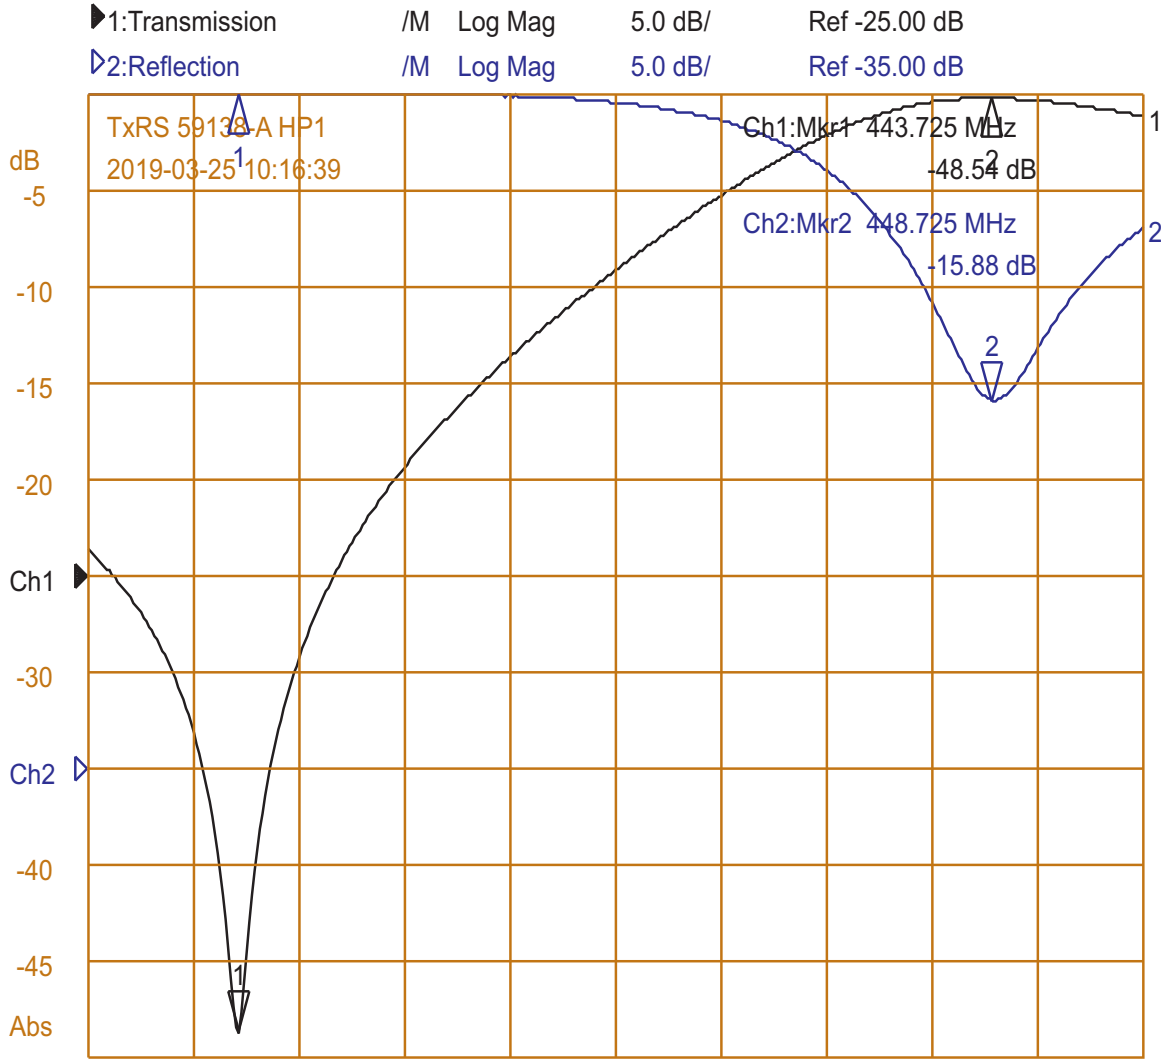

Bird RF / Tx Rx Systems 28-66-02B UHF Duplexer

Serial Number: 59138-A

3/25/2019 – Tuning and Testing

Low Pass Cavity #2 Performance

Start 442.725 MHz

Stop 449.725 MHz

1:Mkr (MHz) dB	2:Mkr (MHz) dB
1: 443.73 -0.25	1> 443.73 -17.90
2> 448.73 -46.69	2: 448.73 0.17
Isolation: 46.69 dB Insertion Loss: 0.25 dB	Return Loss: 17.90 dB VSWR: 1.292:1 Match Efficiency 98.378%

Bird RF / Tx Rx Systems 28-66-02B UHF Duplexer

Serial Number: 59138-A

3/25/2019 – Tuning and Testing

High Pass Cavity #1 Performance

1:Mkr (MHz) dB	2:Mkr (MHz) dB
1> 443.73 -48.14	1: 443.73 0.05
2: 448.73 -0.19	2> 448.73 -15.65
Isolation: 48.14 dB Insertion Loss: 0.18 dB	Return Loss: 15.65 dB VSWR: 1.395:1 Match Efficiency 97.277%

Bird RF / Tx Rx Systems 28-66-02B UHF Duplexer

Serial Number: 59138-A

3/25/2019 – Tuning and Testing

High Pass Cavity #2 Performance

Start 442.725 MHz

Stop 449.725 MHz

1:Mkr (MHz) dB	2:Mkr (MHz) dB
1> 443.73 -48.54	1: 443.73 0.05
2: 448.73 -0.19	2> 448.73 -15.88
Isolation: 48.54 dB Insertion Loss: 0.19 dB	Return Loss: 15.88 dB VSWR: 1.383:1 Match Efficiency 97.418%