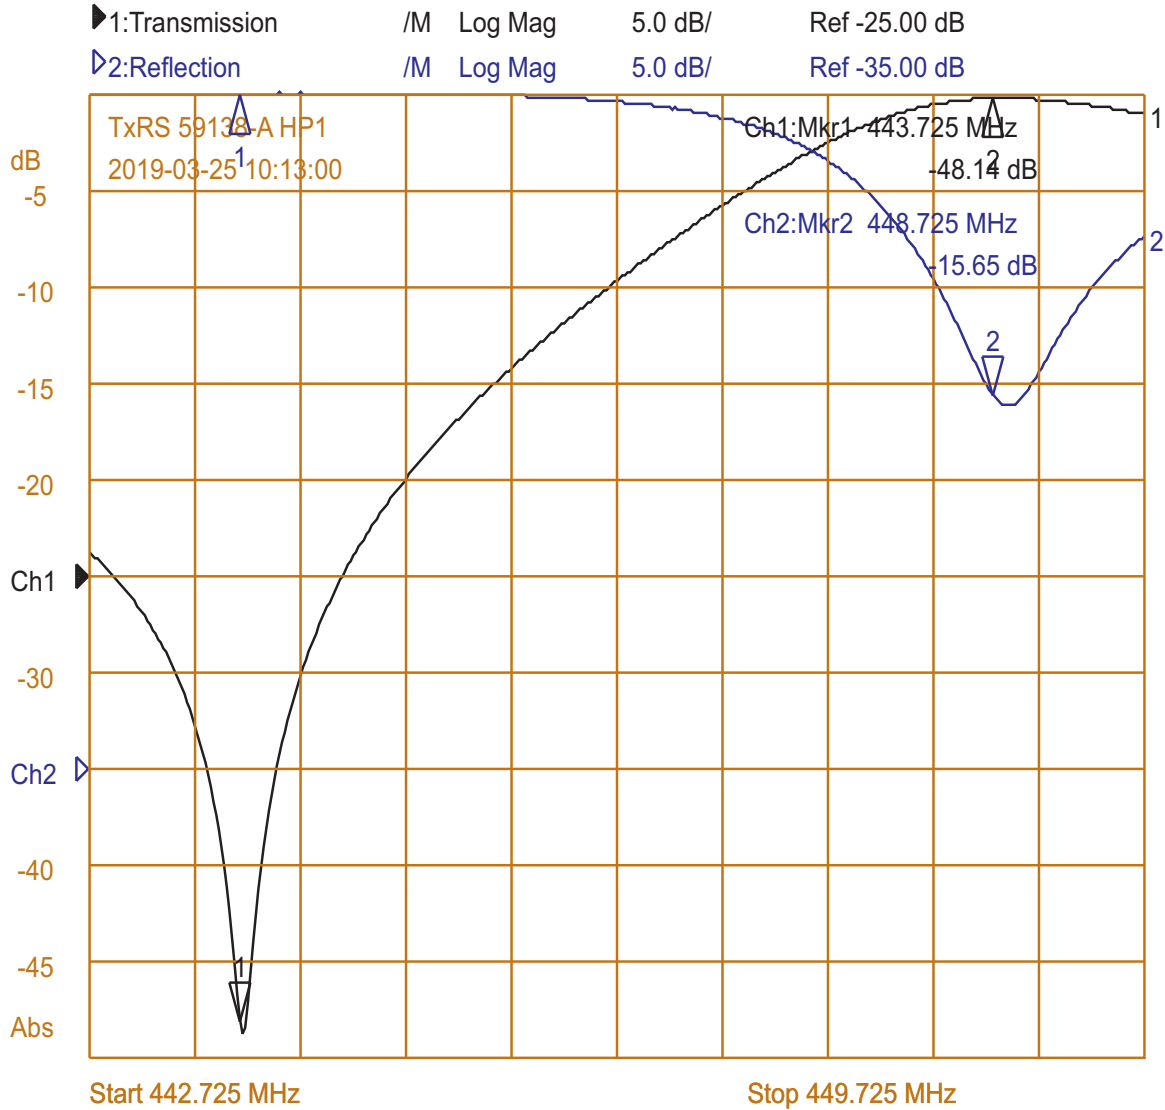

Bird RF / Tx Rx Systems 28-66-02B UHF Duplexer

Serial Number: 59138-A

3/25/2019 – Tuning and Testing

Low Pass Branch Performance

Start 442.725 MHz

Stop 449.725 MHz

1:Mkr (MHz) dB	2:Mkr (MHz) dB
1: 443.73 -0.78	1: 443.73 -20.94
2> 448.73 -96.15	2> 448.73 0.07
Isolation: 96.15 dB Insertion Loss: 0.78 dB	Return Loss: 20.94 dB VSWR: 1.197:1 Match Efficiency 99.195%

Bird RF / Tx Rx Systems 28-66-02B UHF Duplexer

Serial Number: 59138-A

3/25/2019 – Tuning and Testing

Low Pass Cavity #1 Performance

Start 442.725 MHz

Stop 449.725 MHz

1:Mkr (MHz) dB	2:Mkr (MHz) dB
1: 443.73 -0.29	1: 443.73 -18.84
2> 448.73 -46.29	2> 448.73 0.12
Isolation: 46.29 dB Insertion Loss: 0.29 dB	Return Loss: 18.84 dB VSWR: 1.258:1 Match Efficiency 98.694%

Bird RF / Tx Rx Systems 28-66-02B UHF Duplexer

Serial Number: 59138-A

3/25/2019 – Tuning and Testing

Low Pass Cavity #2 Performance

Start 442.725 MHz

Stop 449.725 MHz

1:Mkr (MHz) dB	2:Mkr (MHz) dB
1: 443.73 -0.25	1> 443.73 -17.90
2> 448.73 -46.69	2: 448.73 0.17
Isolation: 46.69 dB Insertion Loss: 0.25 dB	Return Loss: 17.90 dB VSWR: 1.292:1 Match Efficiency 98.378%

Bird RF / Tx Rx Systems 28-66-02B UHF Duplexer

Serial Number: 59138-A

3/25/2019 – Tuning and Testing

High Pass Cavity #1 Performance

1:Mkr (MHz) dB	2:Mkr (MHz) dB
1> 443.73 -48.14	1: 443.73 0.05
2: 448.73 -0.19	2> 448.73 -15.65
Isolation: 48.14 dB Insertion Loss: 0.18 dB	Return Loss: 15.65 dB VSWR: 1.395:1 Match Efficiency 97.277%