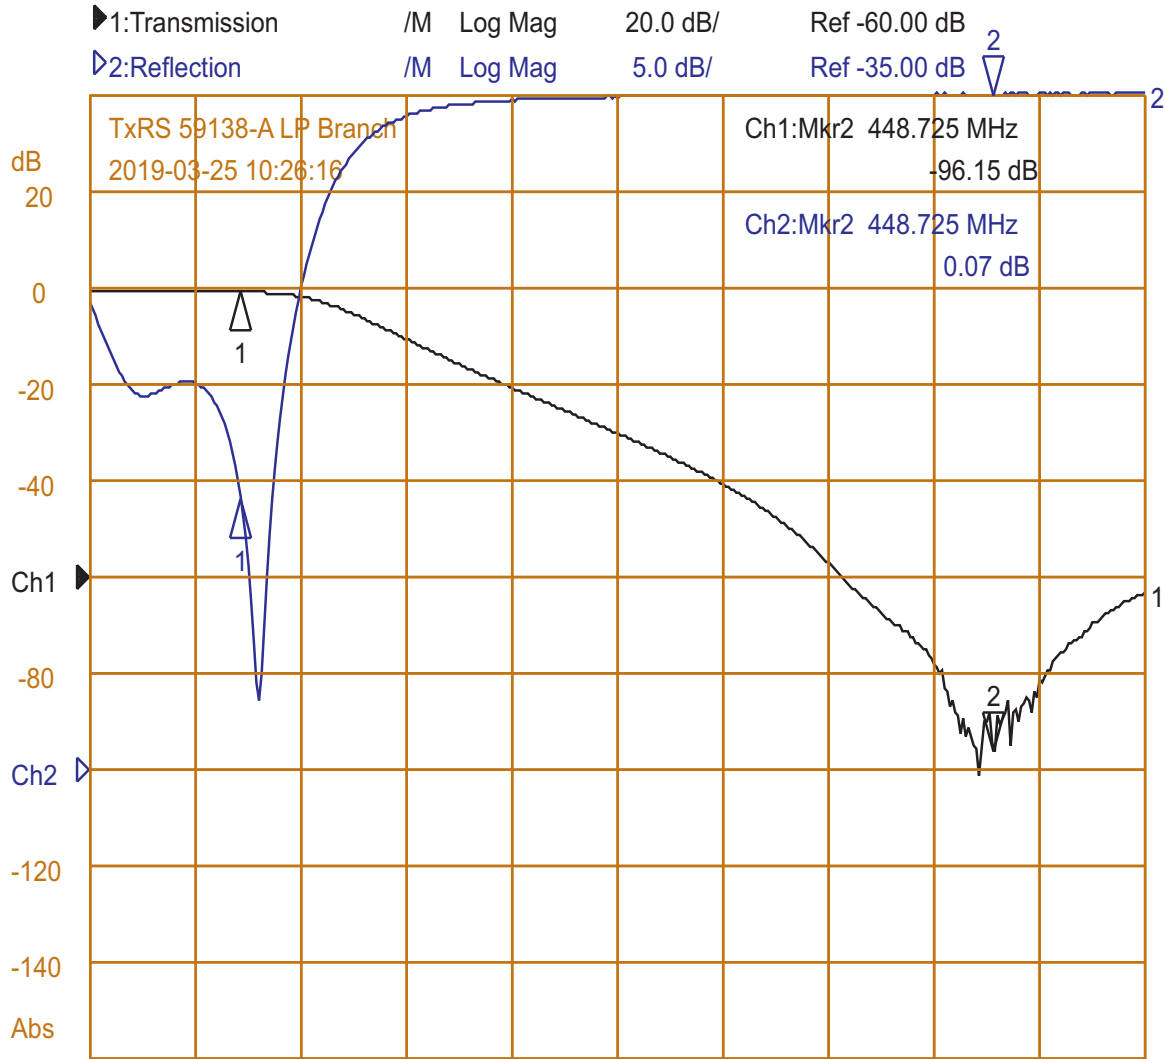

Bird RF / Tx Rx Systems 28-66-02B UHF Duplexer

Serial Number: 59138-A

3/25/2019 – Tuning and Testing

Low Pass Branch Performance

Start 442.725 MHz

Stop 449.725 MHz

1:Mkr (MHz) dB	2:Mkr (MHz) dB
1: 443.73 -0.78	1: 443.73 -20.94
2> 448.73 -96.15	2> 448.73 0.07
Isolation: 96.15 dB Insertion Loss: 0.78 dB	Return Loss: 20.94 dB VSWR: 1.197:1 Match Efficiency 99.195%

Bird RF / Tx Rx Systems 28-66-02B UHF Duplexer

Serial Number: 59138-A

3/25/2019 – Tuning and Testing

High Pass Branch Performance

1:Mkr (MHz) dB	2:Mkr (MHz) dB
1> 443.73 -100.38	1: 443.73 -0.04
2: 448.73 -0.78	2> 448.73 -25.62
Isolation: 100.38 dB Insertion Loss: 0.78 dB	Return Loss: 25.62 dB VSWR: 1.111:1 Match Efficiency 99.726%

Bird RF / Tx Rx Systems 28-66-02B UHF Duplexer

Serial Number: 59138-A

3/25/2019 – Tuning and Testing

Low Pass Cavity #1 Performance

Start 442.725 MHz

Stop 449.725 MHz

1:Mkr (MHz) dB	2:Mkr (MHz) dB
1: 443.73 -0.29	1: 443.73 -18.84
2> 448.73 -46.29	2> 448.73 0.12
Isolation: 46.29 dB Insertion Loss: 0.29 dB	Return Loss: 18.84 dB VSWR: 1.258:1 Match Efficiency 98.694%

Bird RF / Tx Rx Systems 28-66-02B UHF Duplexer

Serial Number: 59138-A

3/25/2019 – Tuning and Testing

Low Pass Cavity #2 Performance

Start 442.725 MHz

Stop 449.725 MHz

1:Mkr (MHz) dB	2:Mkr (MHz) dB
1: 443.73 -0.25	1> 443.73 -17.90
2> 448.73 -46.69	2: 448.73 0.17
Isolation: 46.69 dB Insertion Loss: 0.25 dB	Return Loss: 17.90 dB VSWR: 1.292:1 Match Efficiency 98.378%