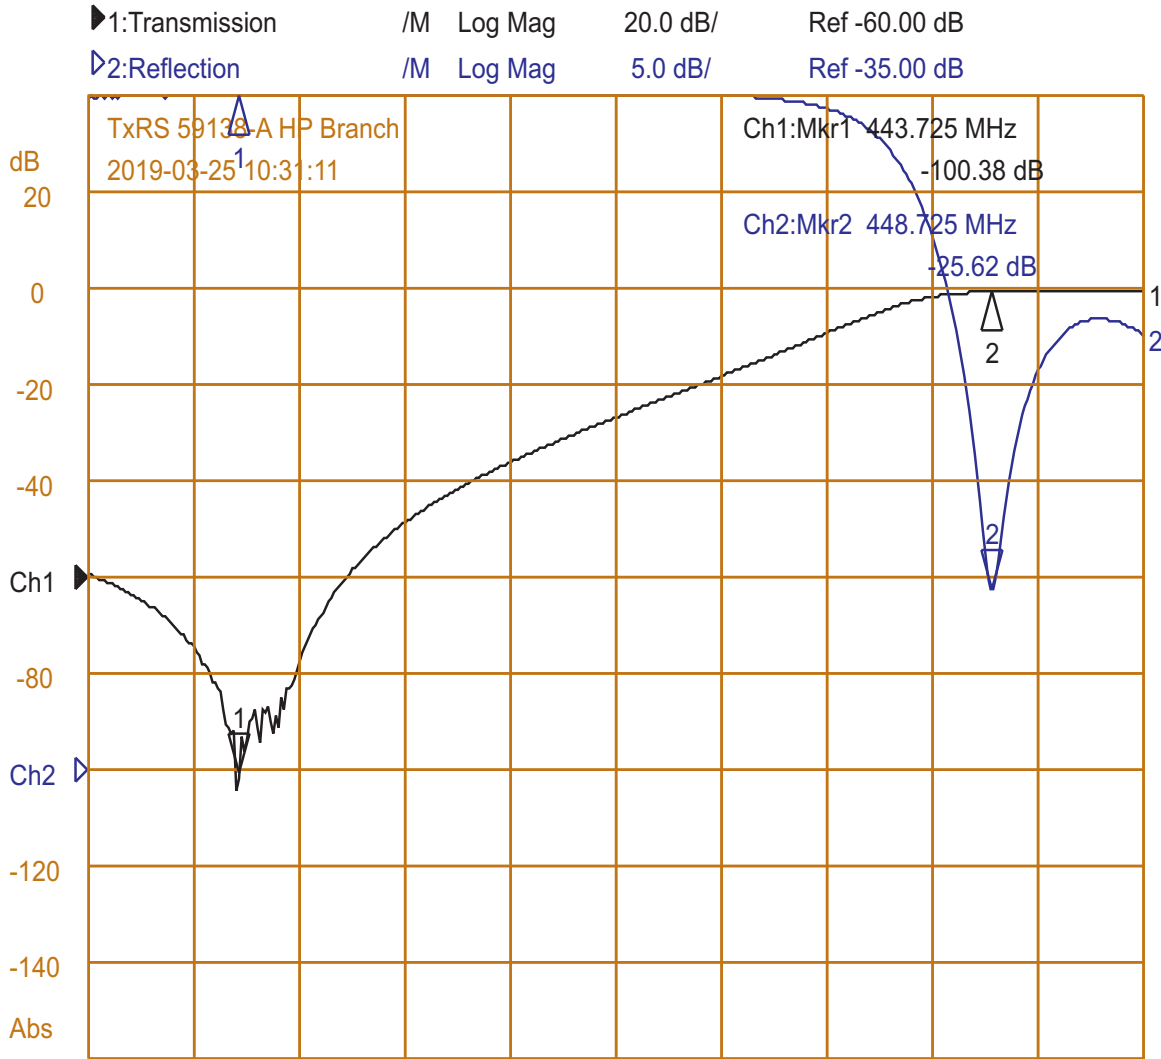

Bird RF / Tx Rx Systems 28-66-02B UHF Duplexer

Serial Number: 59138-A

3/25/2019 – Tuning and Testing

Low Pass Branch Performance

Start 442.725 MHz

Stop 449.725 MHz

1:Mkr (MHz) dB	2:Mkr (MHz) dB
1: 443.73 -0.78	1: 443.73 -20.94
2> 448.73 -96.15	2> 448.73 0.07
Isolation: 96.15 dB Insertion Loss: 0.78 dB	Return Loss: 20.94 dB VSWR: 1.197:1 Match Efficiency 99.195%

Bird RF / Tx Rx Systems 28-66-02B UHF Duplexer

Serial Number: 59138-A

3/25/2019 – Tuning and Testing

High Pass Branch Performance

1:Mkr (MHz) dB	2:Mkr (MHz) dB
1> 443.73 -100.38	1: 443.73 -0.04
2: 448.73 -0.78	2> 448.73 -25.62
Isolation: 100.38 dB Insertion Loss: 0.78 dB	Return Loss: 25.62 dB VSWR: 1.111:1 Match Efficiency 99.726%

Bird RF / Tx Rx Systems 28-66-02B UHF Duplexer

Serial Number: 59138-A

3/25/2019 – Tuning and Testing

Low Pass Cavity #1 Performance

Start 442.725 MHz

Stop 449.725 MHz

1:Mkr (MHz) dB	2:Mkr (MHz) dB
1: 443.73 -0.29	1: 443.73 -18.84
2> 448.73 -46.29	2> 448.73 0.12
Isolation: 46.29 dB Insertion Loss: 0.29 dB	Return Loss: 18.84 dB VSWR: 1.258:1 Match Efficiency 98.694%

Bird RF / Tx Rx Systems 28-66-02B UHF Duplexer

Serial Number: 59138-A

3/25/2019 – Tuning and Testing

Low Pass Cavity #2 Performance

Start 442.725 MHz

Stop 449.725 MHz

1:Mkr (MHz) dB	2:Mkr (MHz) dB
1: 443.73 -0.25	1> 443.73 -17.90
2> 448.73 -46.69	2: 448.73 0.17
Isolation: 46.69 dB Insertion Loss: 0.25 dB	Return Loss: 17.90 dB VSWR: 1.292:1 Match Efficiency 98.378%