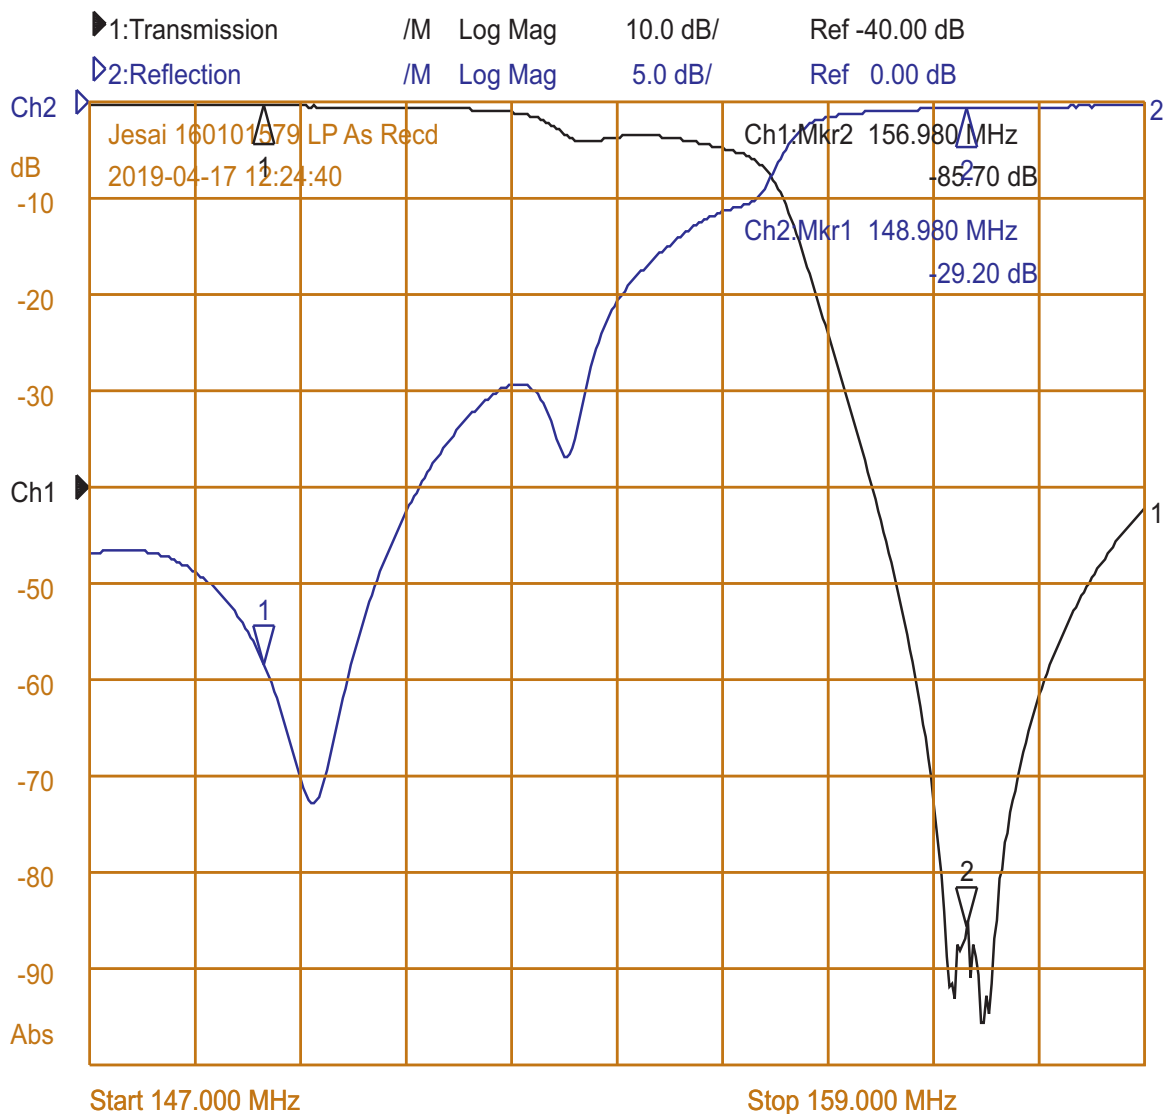

Jiesai SGQ-150D Mobile/Compact VHF Duplexer

Serial Number: 160101579

Low Pass Branch Testing As Received

1:Mkr (MHz) dB	2:Mkr (MHz) dB
1: 148.98 -0.44	1> 148.98 -29.20
2> 156.98 -85.70	2: 156.98 -0.32

Isolation: 85.70 dB Insertion Loss: 0.44 dB	Return Loss: 29.20 dB VSWR: 1.072:1 Match Efficiency: 99.880%