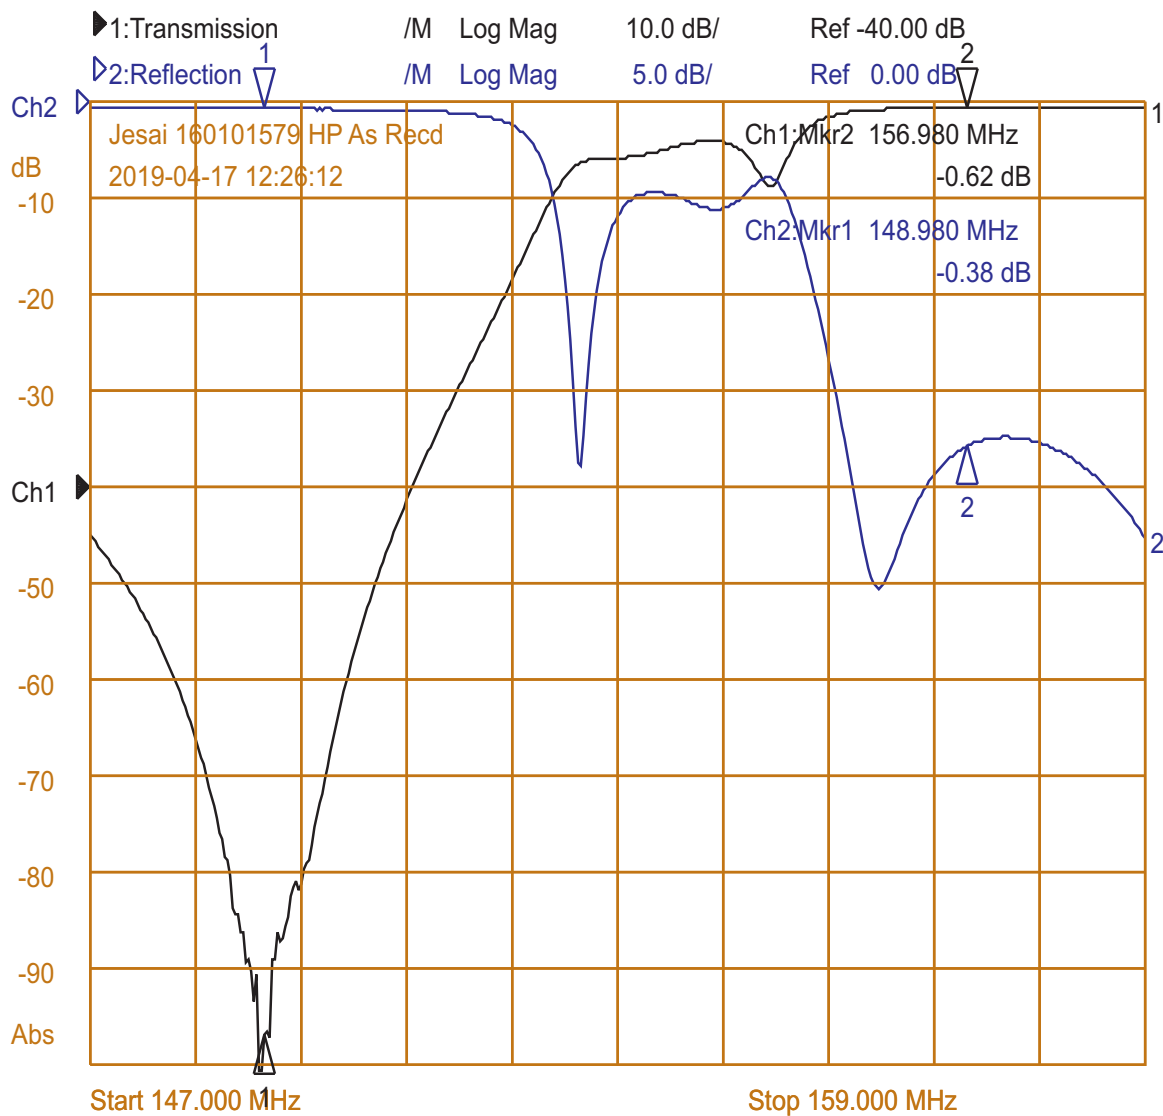

Jiesai SGQ-150D Mobile/Compact VHF Duplexer

Serial Number: 160101579

High Pass Branch Testing As Received

1:Mkr (MHz) dB	2:Mkr (MHz) dB
1: 148.98 -96.89	1> 148.98 -0.38
2> 156.98 -0.62	2: 156.98 -17.88
Isolation: 96.89 dB Insertion Loss: 0.62 dB	Return Loss: 17.88 dB VSWR: 1.293:1 Match Efficiency: 98.371%

Services by DuplexerRepair
(334) 444-6796 www.DuplexerRepair.com
(A division of Alabama Broadcast Services, LLC)