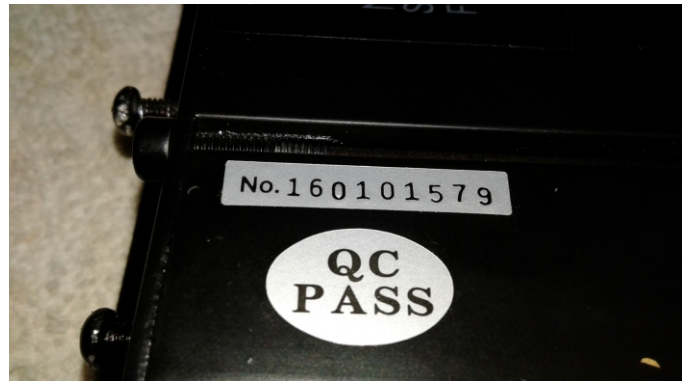

Jiesai SGQ-150D Mobile/Compact VHF Duplexer

Serial Number: 160101579

Service Photos

Services by DuplexerRepair
(334) 444-6796 www.DuplexerRepair.com
(A division of Alabama Broadcast Services, LLC)