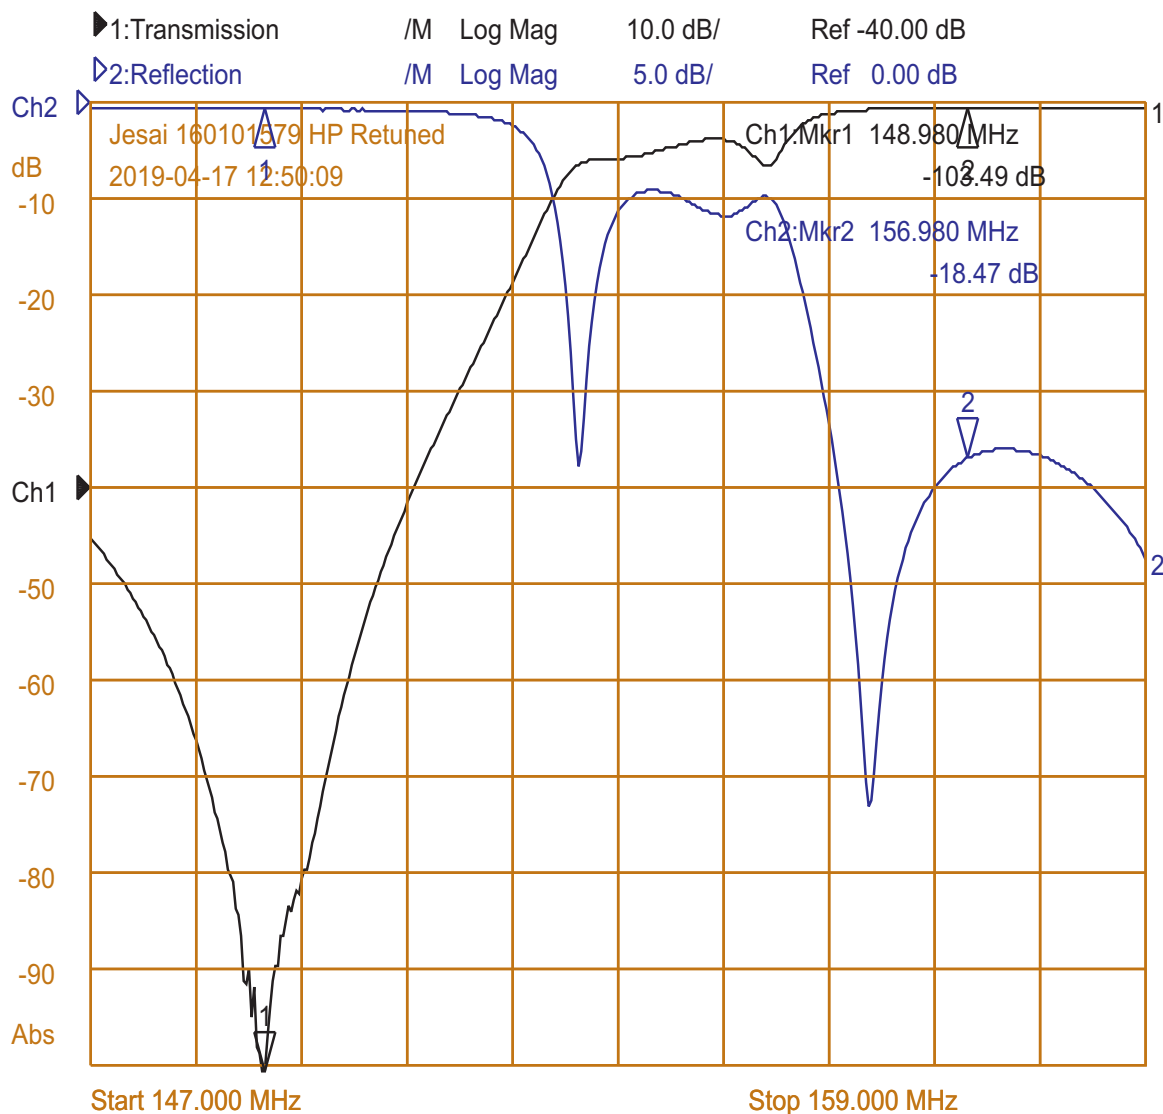

Jiesai SGQ-150D Mobile/Compact VHF Duplexer

Serial Number: 160101579

High Pass Branch Testing After Retuning

1:Mkr (MHz) dB	2:Mkr (MHz) dB
1> 148.98 -103.49	1: 148.98 -0.38
2: 156.98 -0.58	2> 156.98 -18.47
Isolation: 103.49 dB Insertion Loss: 0.58 dB	Return Loss: 18.47 dB VSWR: 1.271:1 Match Efficiency: 98.578%

Services by DuplexerRepair
(334) 444-6796 www.DuplexerRepair.com
(A division of Alabama Broadcast Services, LLC)