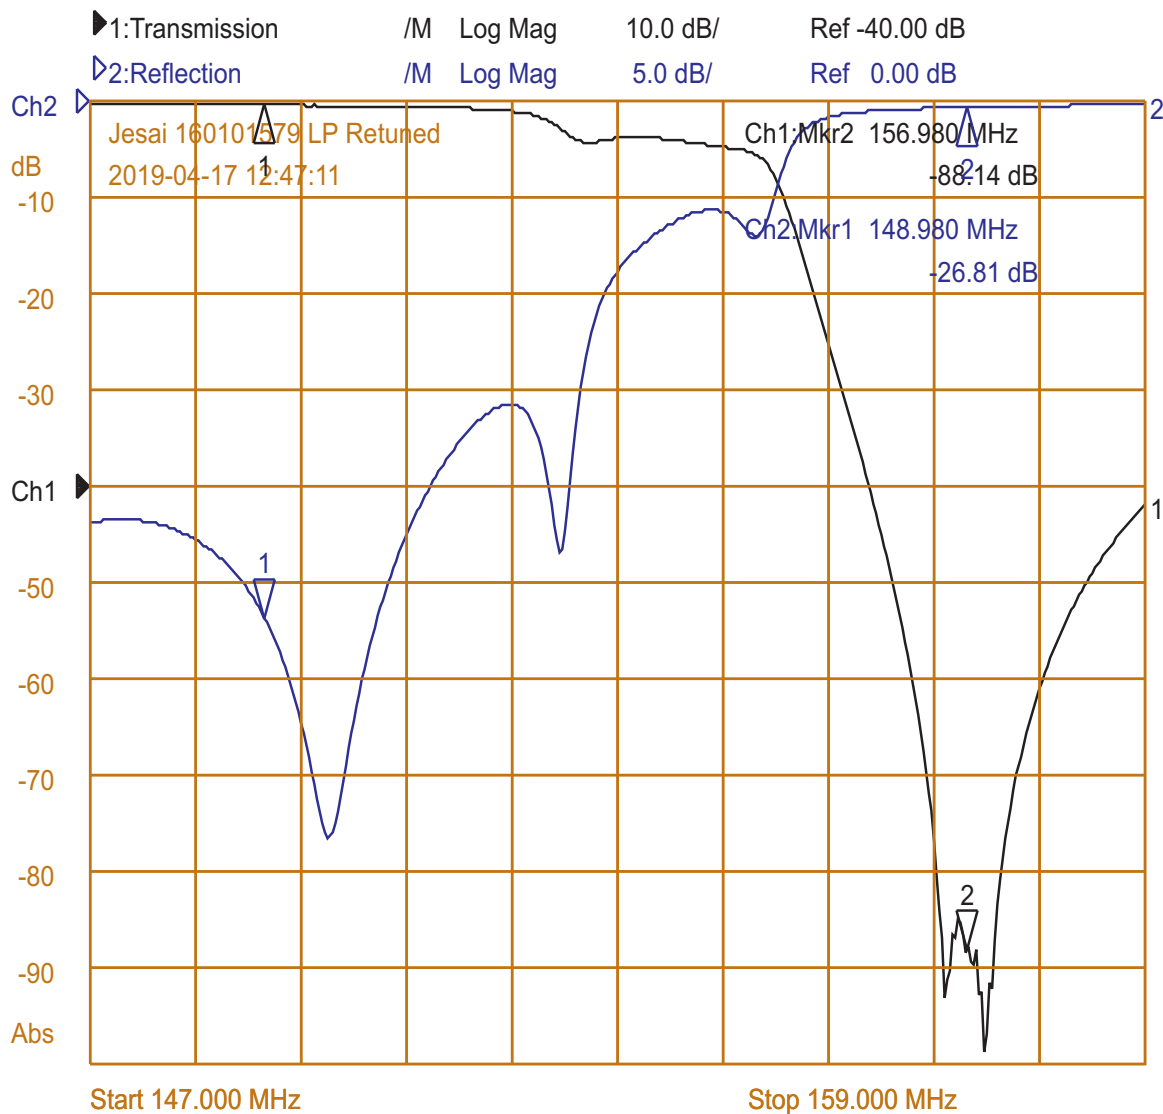

### Low Pass Branch Testing After Retuning

1:Mkr (MHz) dB	2:Mkr (MHz) dB
1: 148.98 -0.45	1> 148.98 -26.81
2> 156.98 -88.14	2: 156.98 -0.32

<b>Isolation: 88.14 dB</b> <b>Insertion Loss: 0.45 dB</b>	<b>Return Loss: 26.81 dB</b> <b>VSWR: 1.096:1</b> <b>Match Efficiency: 99.792%</b>
--	--